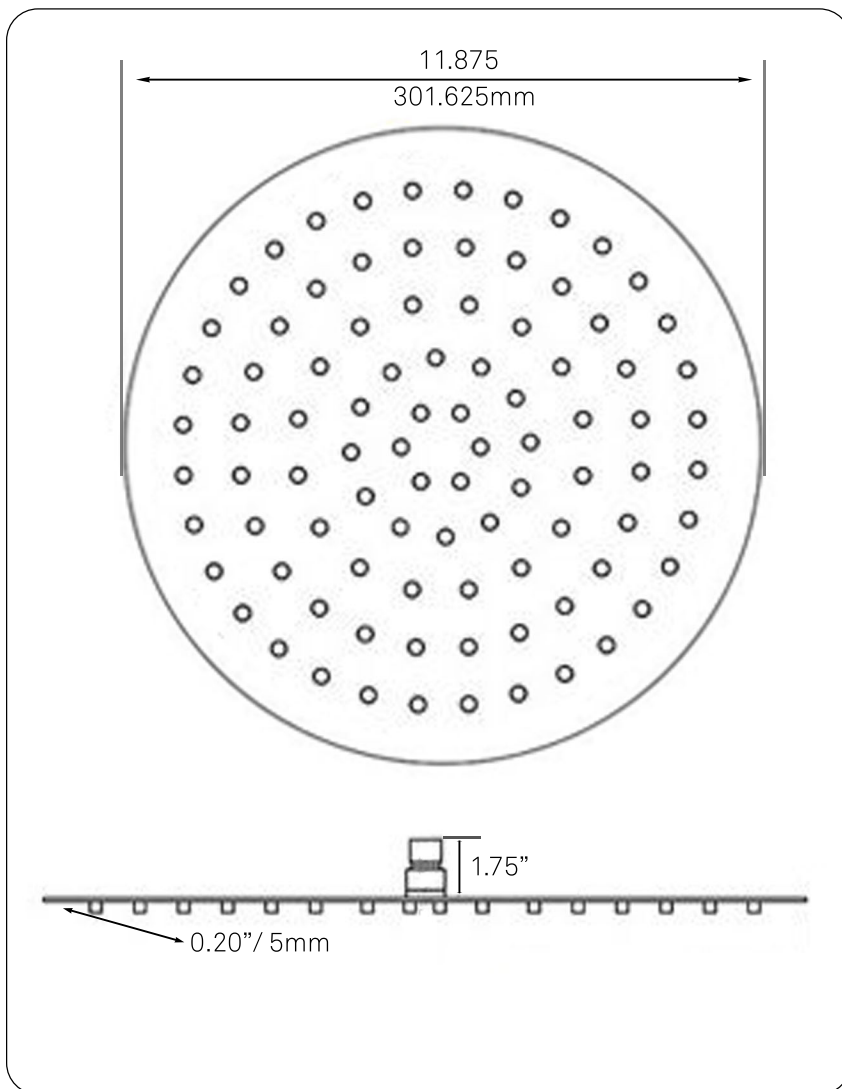

NOTES

Novatto reserves the right (1) to make changes in specifications and materials, and (2) to change or discontinue models, both without notice or obligation. Dimensions are for reference only, see www.Novatto.com for finish options and product availability.

Novatto Inc
TOLL FREE 844.404.4242
www.Novatto.com